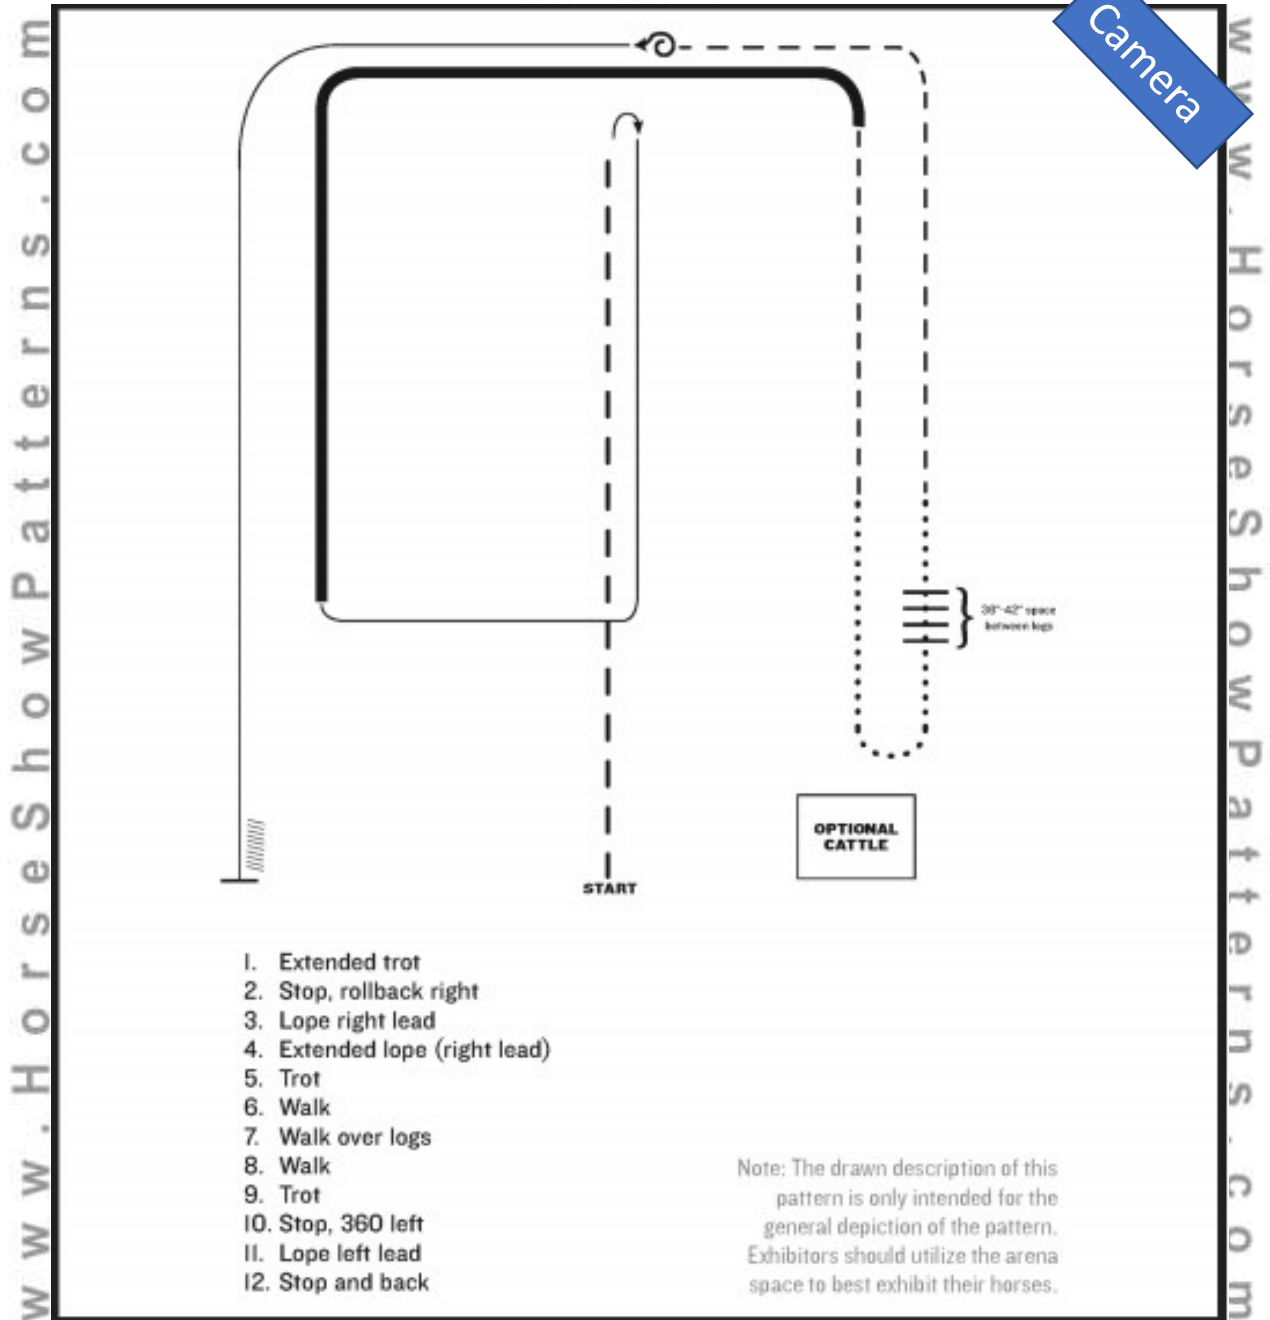

Classes : 16 & 46

When it says Lope you would jog;
where it says extended Lope you would do extended jog

Fuel Prices Suck Gas Virtual Show - June

Ranch Riding WJ

Show Date: June 1 – 23, 2022

[RR/2]

Pattern Provided by:

Western States Gypsy Horse Club