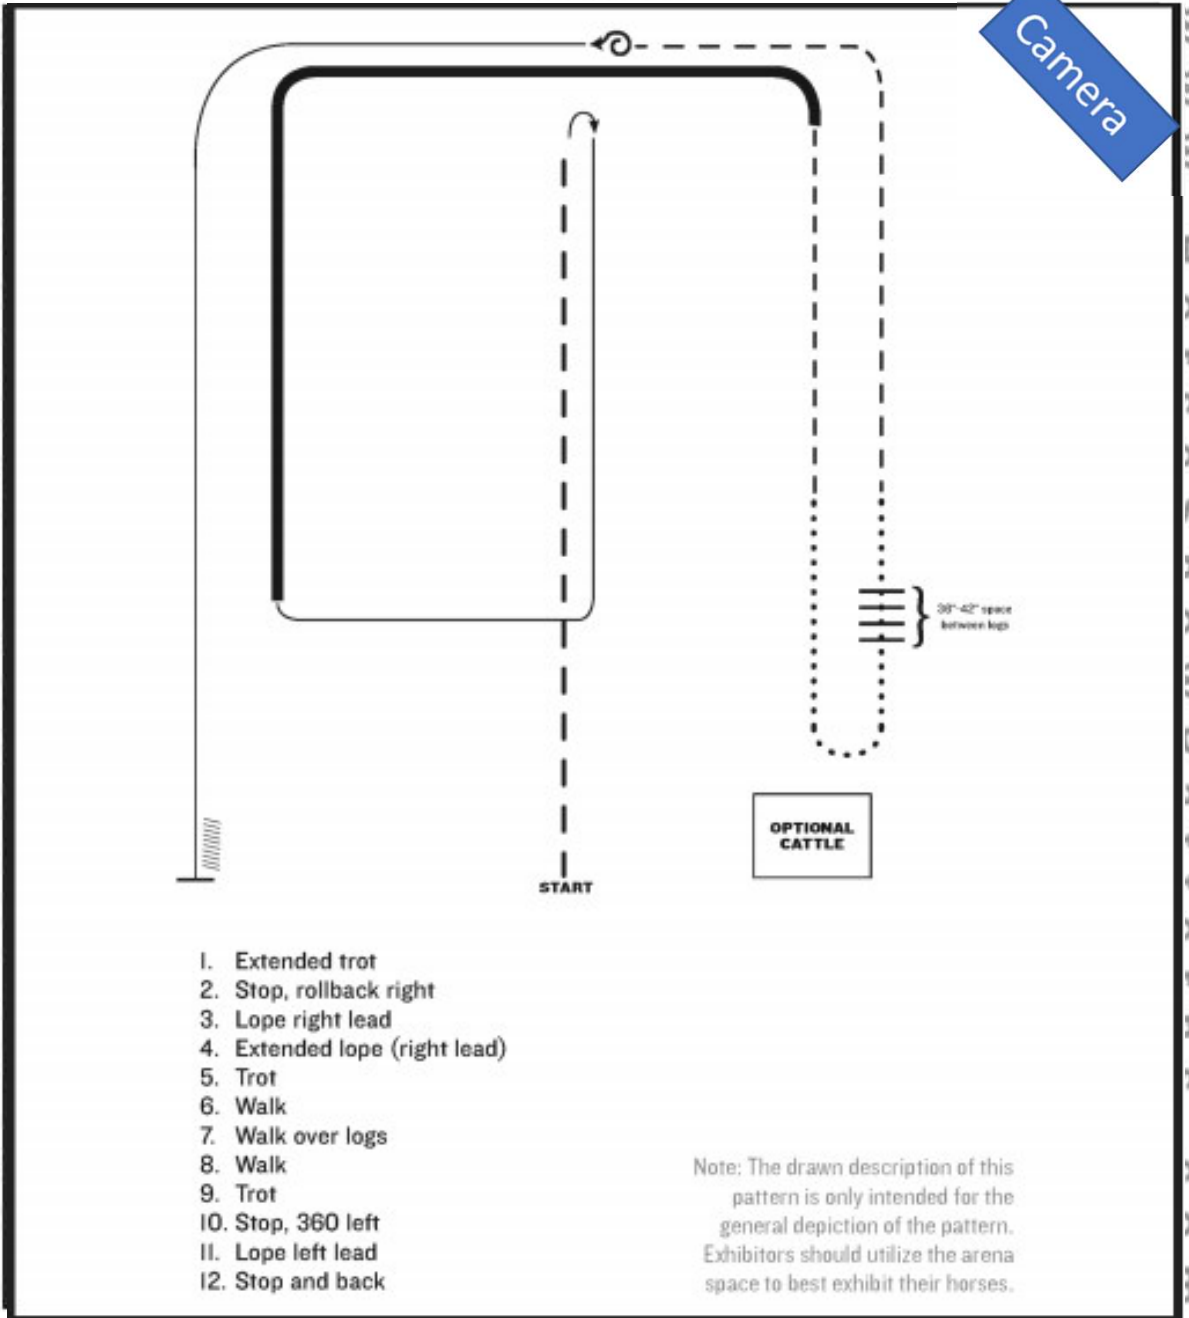

Classes : 17 & 47

Fuel Prices Suck Gas Virtual Show - June

Ranch Riding WJL

Show Date: *June 1 – 23, 2022*

www.HorseShowPatterns.com

[RR/3]

Pattern Provided by:
Western States Gypsy Horse Club