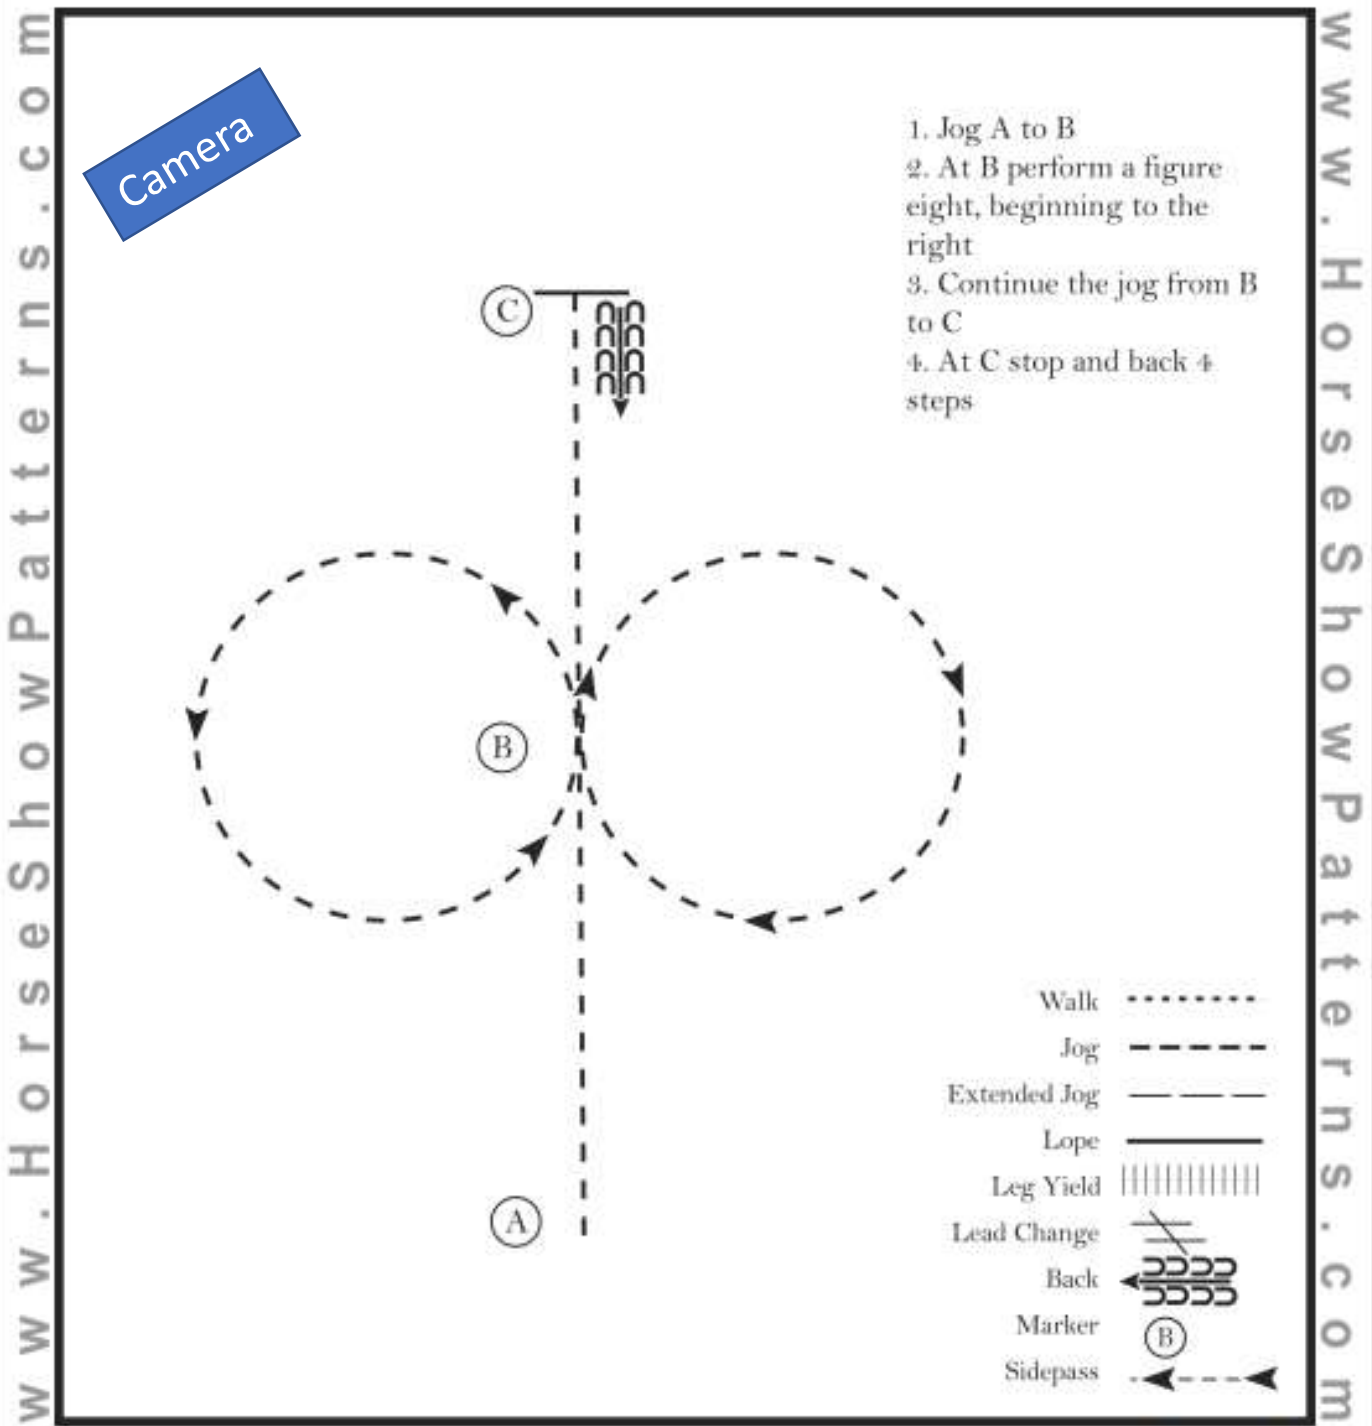

Classes : 27, 37, 59, & 69

Fuel Prices Suck Gas Virtual Show - June

Western Equitation WJ

Show Date: June 1 – 23, 2022

w w w . H o r s e S h o w P a t t e r n s . c o m

w w w . H o r s e S h o w P a t t e r n s . c o m

[WH/WT-5]

Pattern Provided by:

Western States Gypsy Horse Club