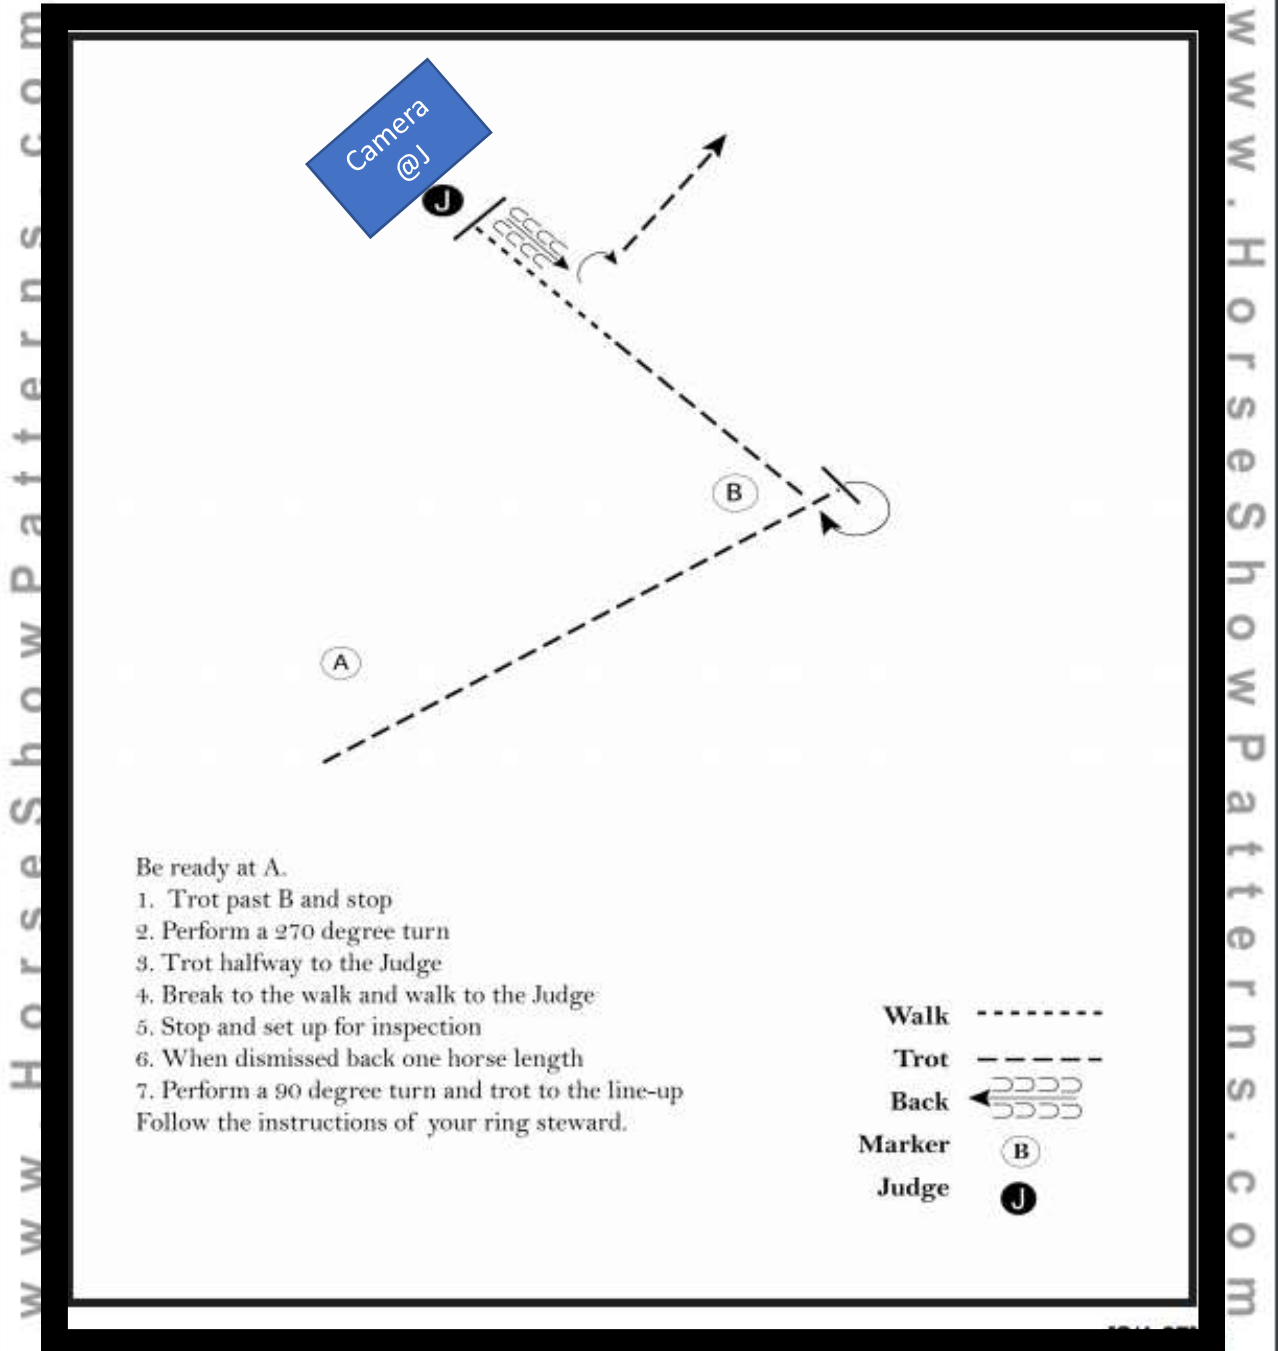

Show Date: *June 1 – 23, 2022*

www.HorseShowPatterns.com

[RR/3]

Pattern Provided by:
Western States Gypsy Horse Club

Classes : 20, 30, 52 & 62

Fuel Prices Suck Gas Virtual Show - June

June 1 – 23, 2022

Amateur Showmanship
Youth Showmanship